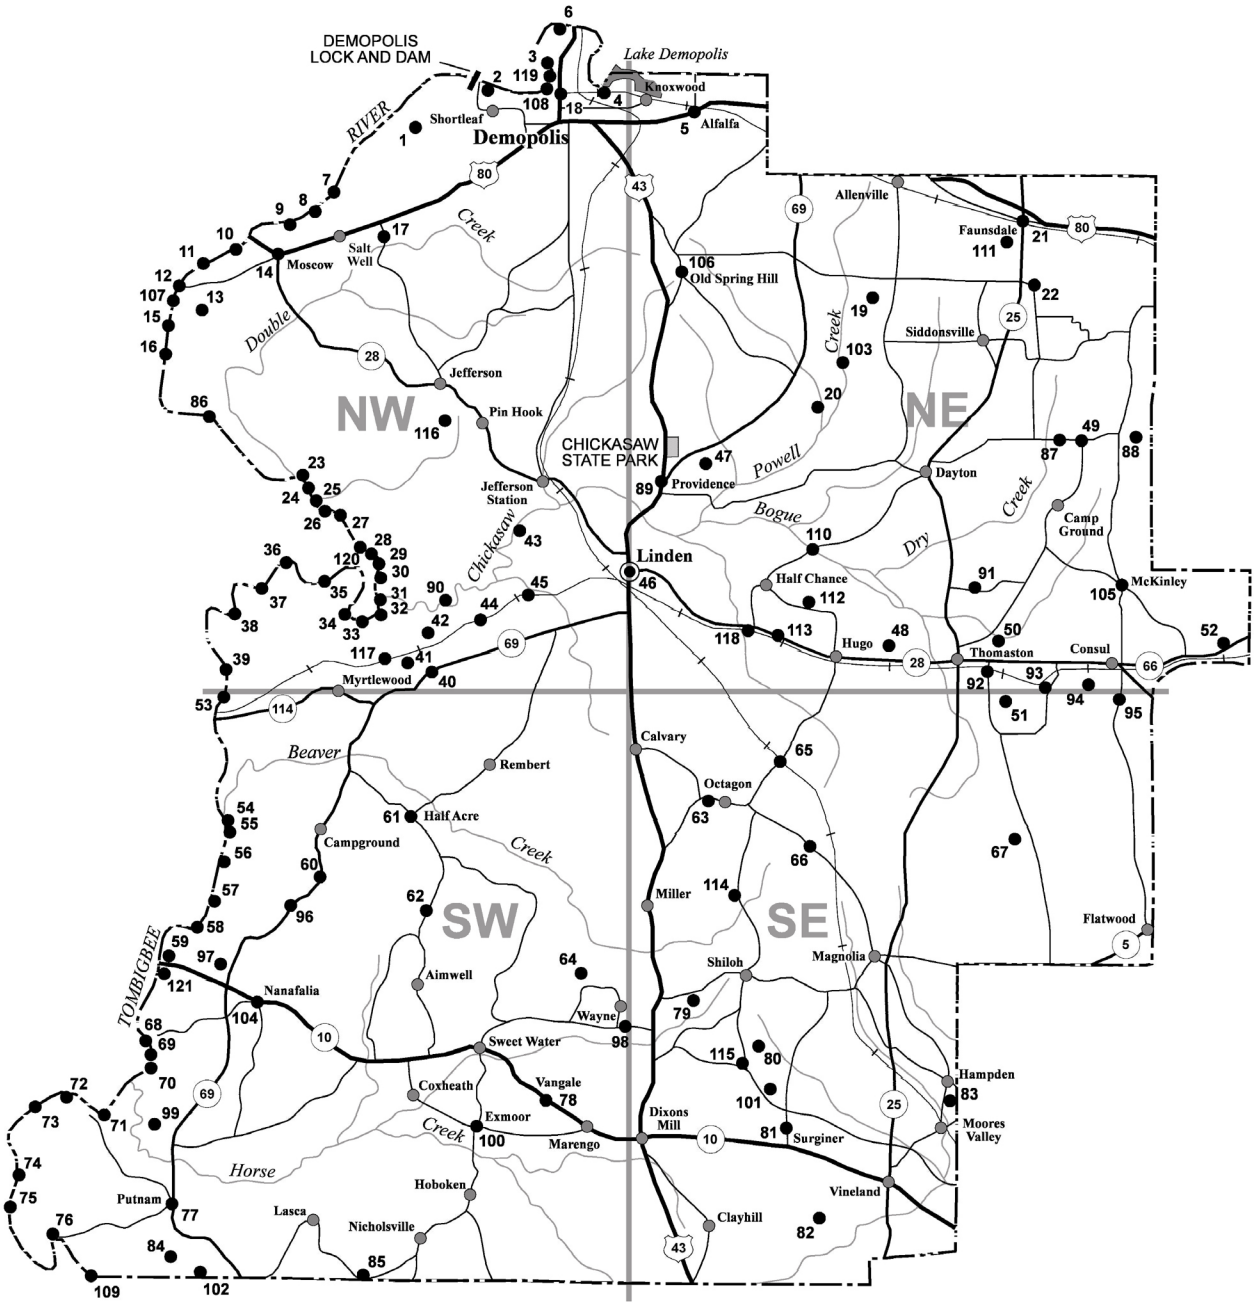

MARENGO COUNTY

Legend

- County seat
- Sweet Water Current place name
- 64 Historic place name
- Vangale 78 Current place with variant name
- Primary highway
- Secondary highway
- Other roads

MARENGO County Population

2000	22,539
1990	23,084
1980	25,047
1970	23,819
1960	27,098
1950	29,494
1940	35,736
1930	36,426
1920	36,065
1910	39,923
1900	38,315
1890	33,095
1880	30,890
1870	26,151
1860	31,171
1850	27,831
1840	17,264
1830	7,700
1820	2,933
1818	established