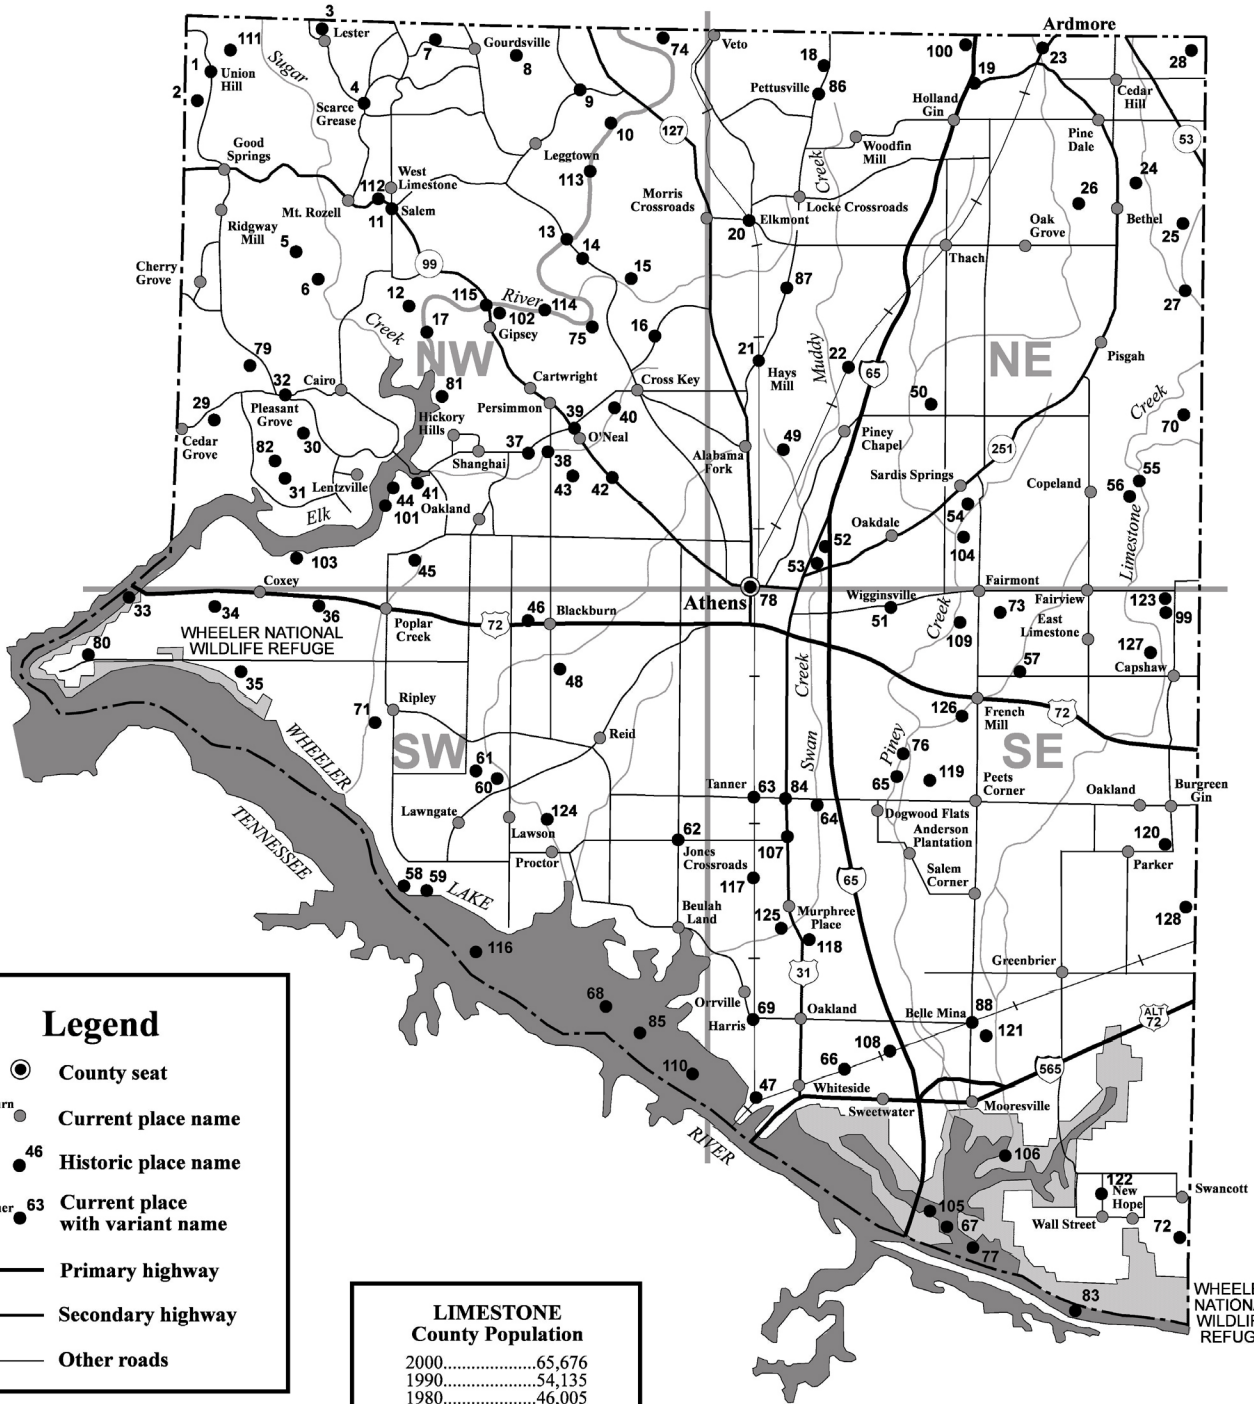

# LIMESTONE COUNTY

Produced by the Dept. of Geography  
College of Arts and Sciences  
The University of Alabama