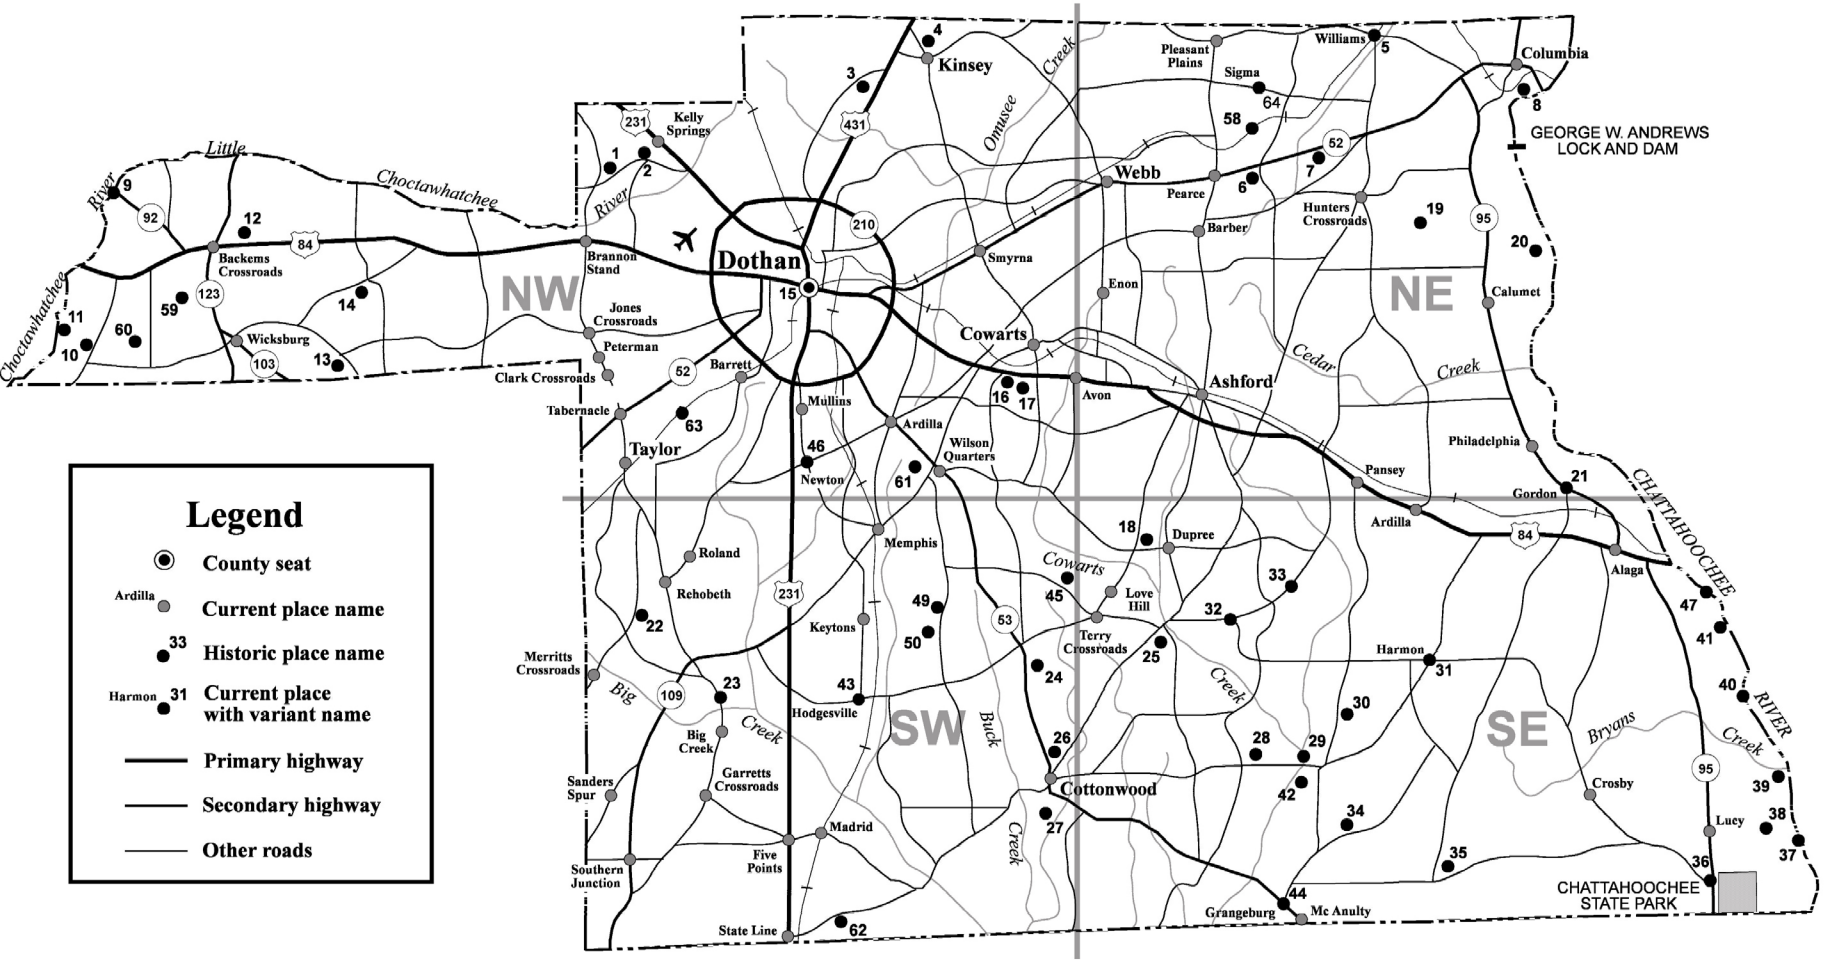

HOUSTON COUNTY

Legend

- County seat
- Current place name
- Historic place name
- Current place with variant name
- Primary highway
- Secondary highway
- Other roads

HOUSTON County Population	
2000.....	88,787
1990.....	81,331
1980.....	74,632
1970.....	56,574
1960.....	50,718
1950.....	46,522
1940.....	45,665
1930.....	45,935
1920.....	37,334
1910.....	32,414
1903.....	established

Produced by the Dept. of Geography
College of Arts and Sciences
The University of Alabama