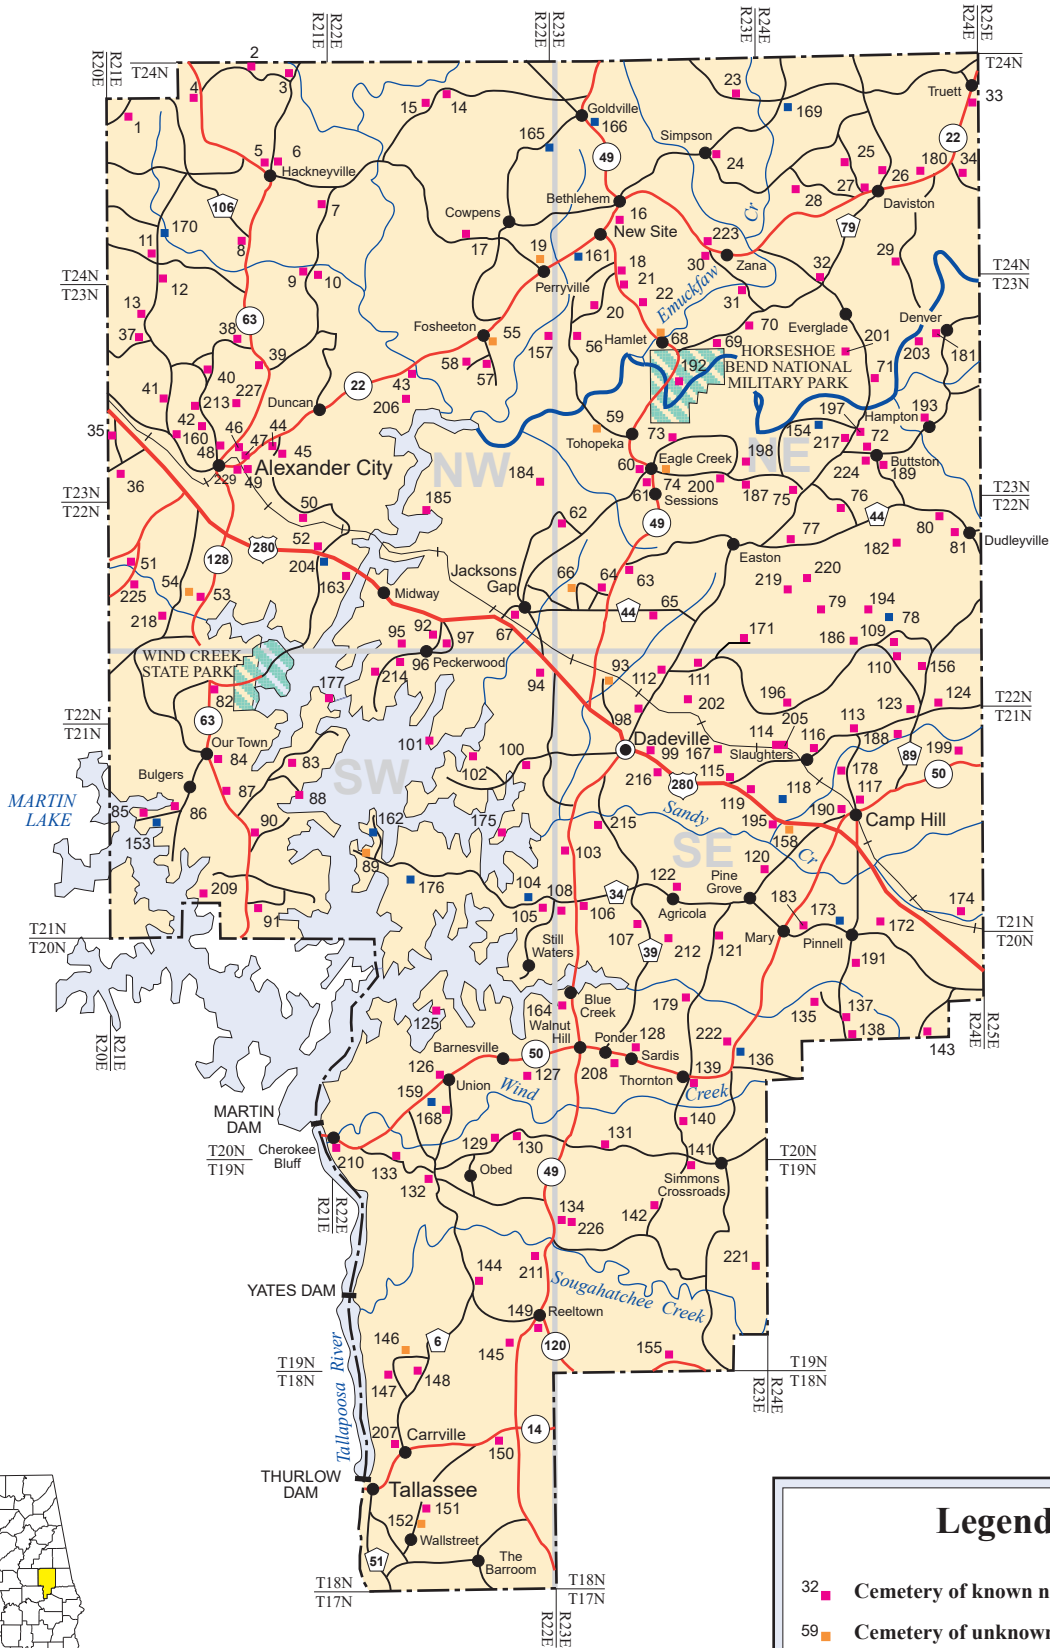

# TALLAPOOSA COUNTY

Legend	
32 ■	Cemetery of known name and location
59 ■	Cemetery of unknown name
78 ■	Cemetery of uncertain location
●	County seat
●	City, town or village