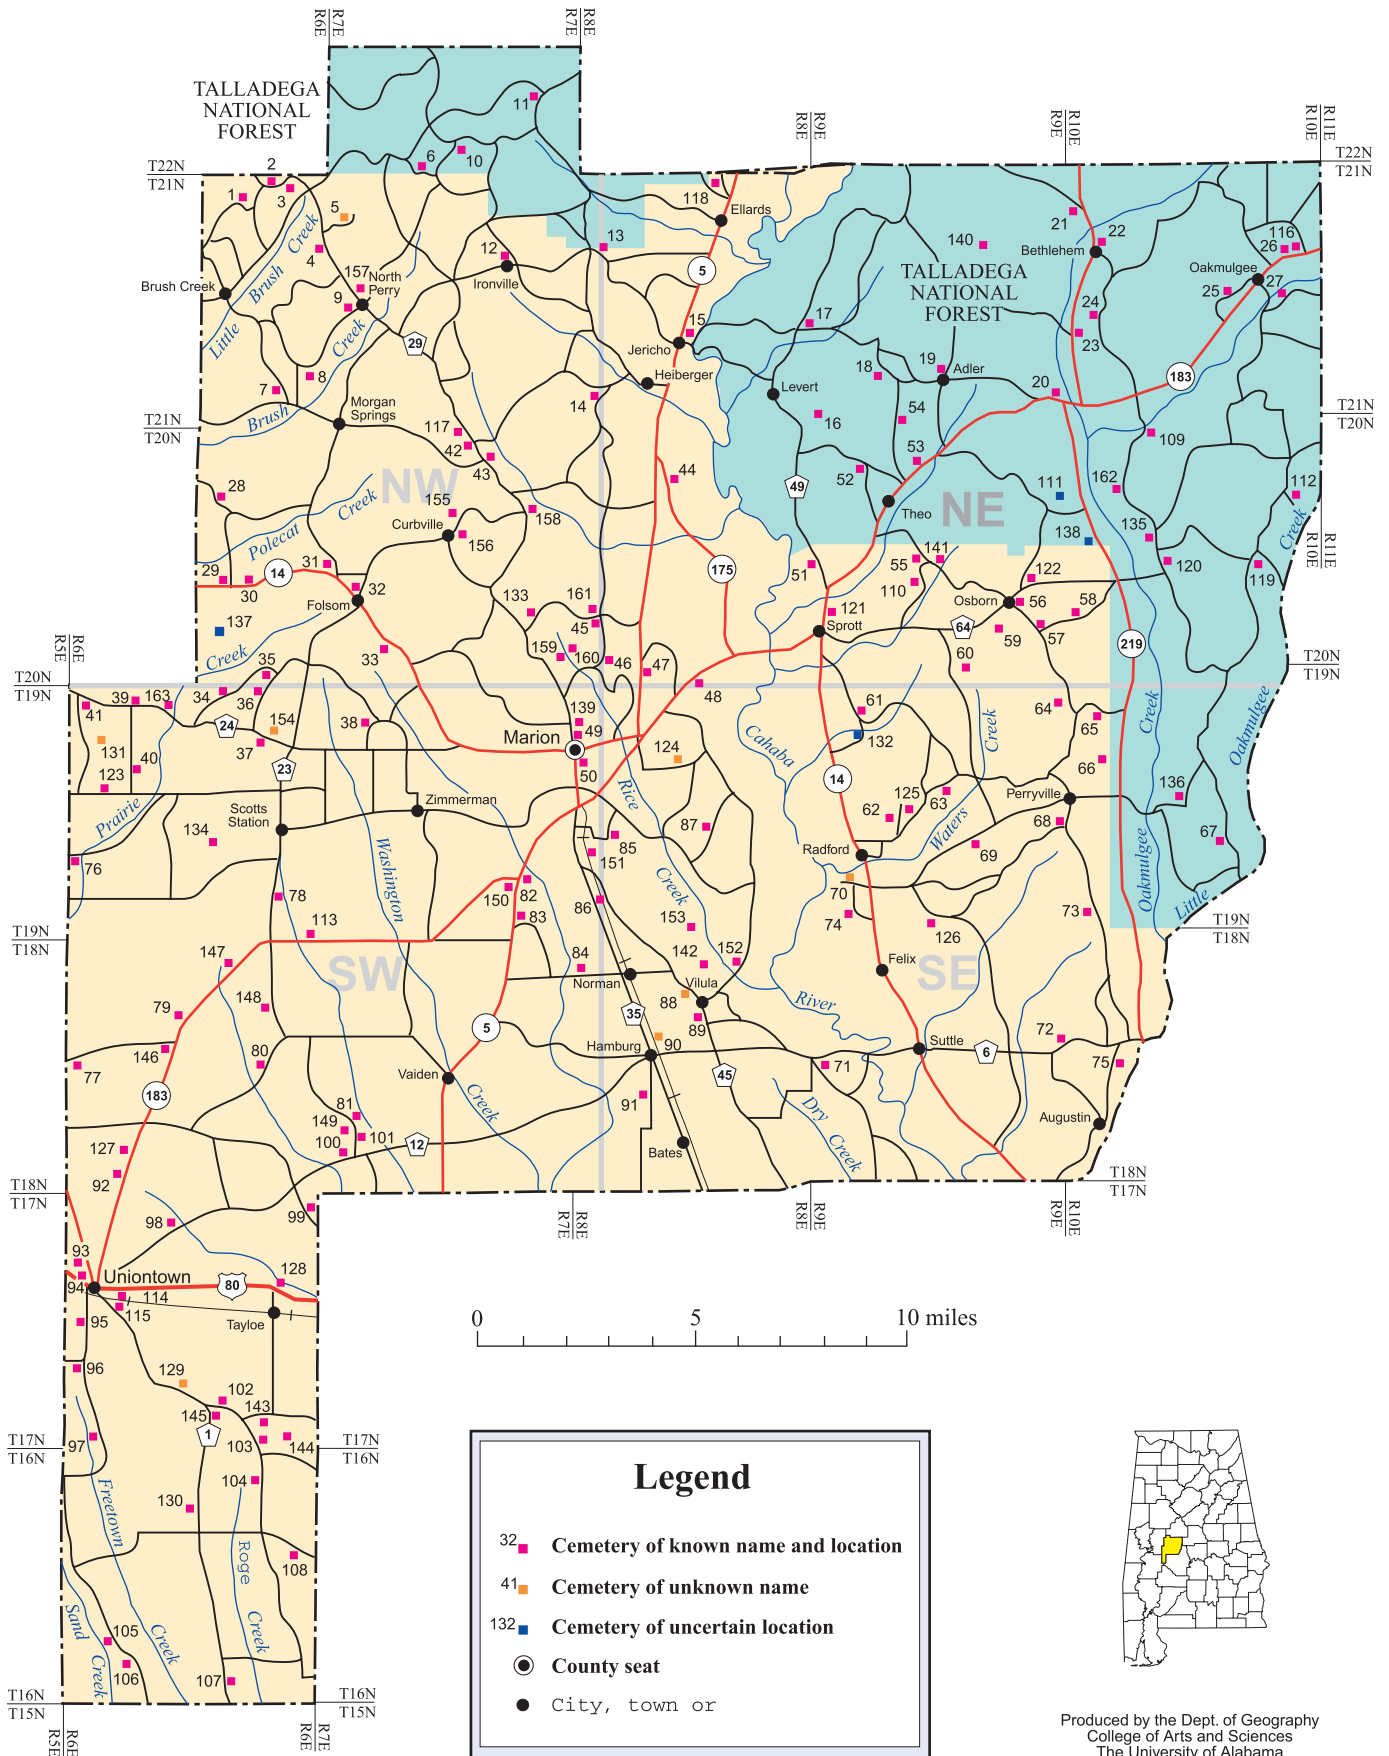

PERRY COUNTY

Perry 505

Legend

- 32 ■ Cemetery of known name and location
- 41 ■ Cemetery of unknown name
- 132 ■ Cemetery of uncertain location
- County seat
- City, town or

Produced by the Dept. of Geography
College of Arts and Sciences
The University of Alabama