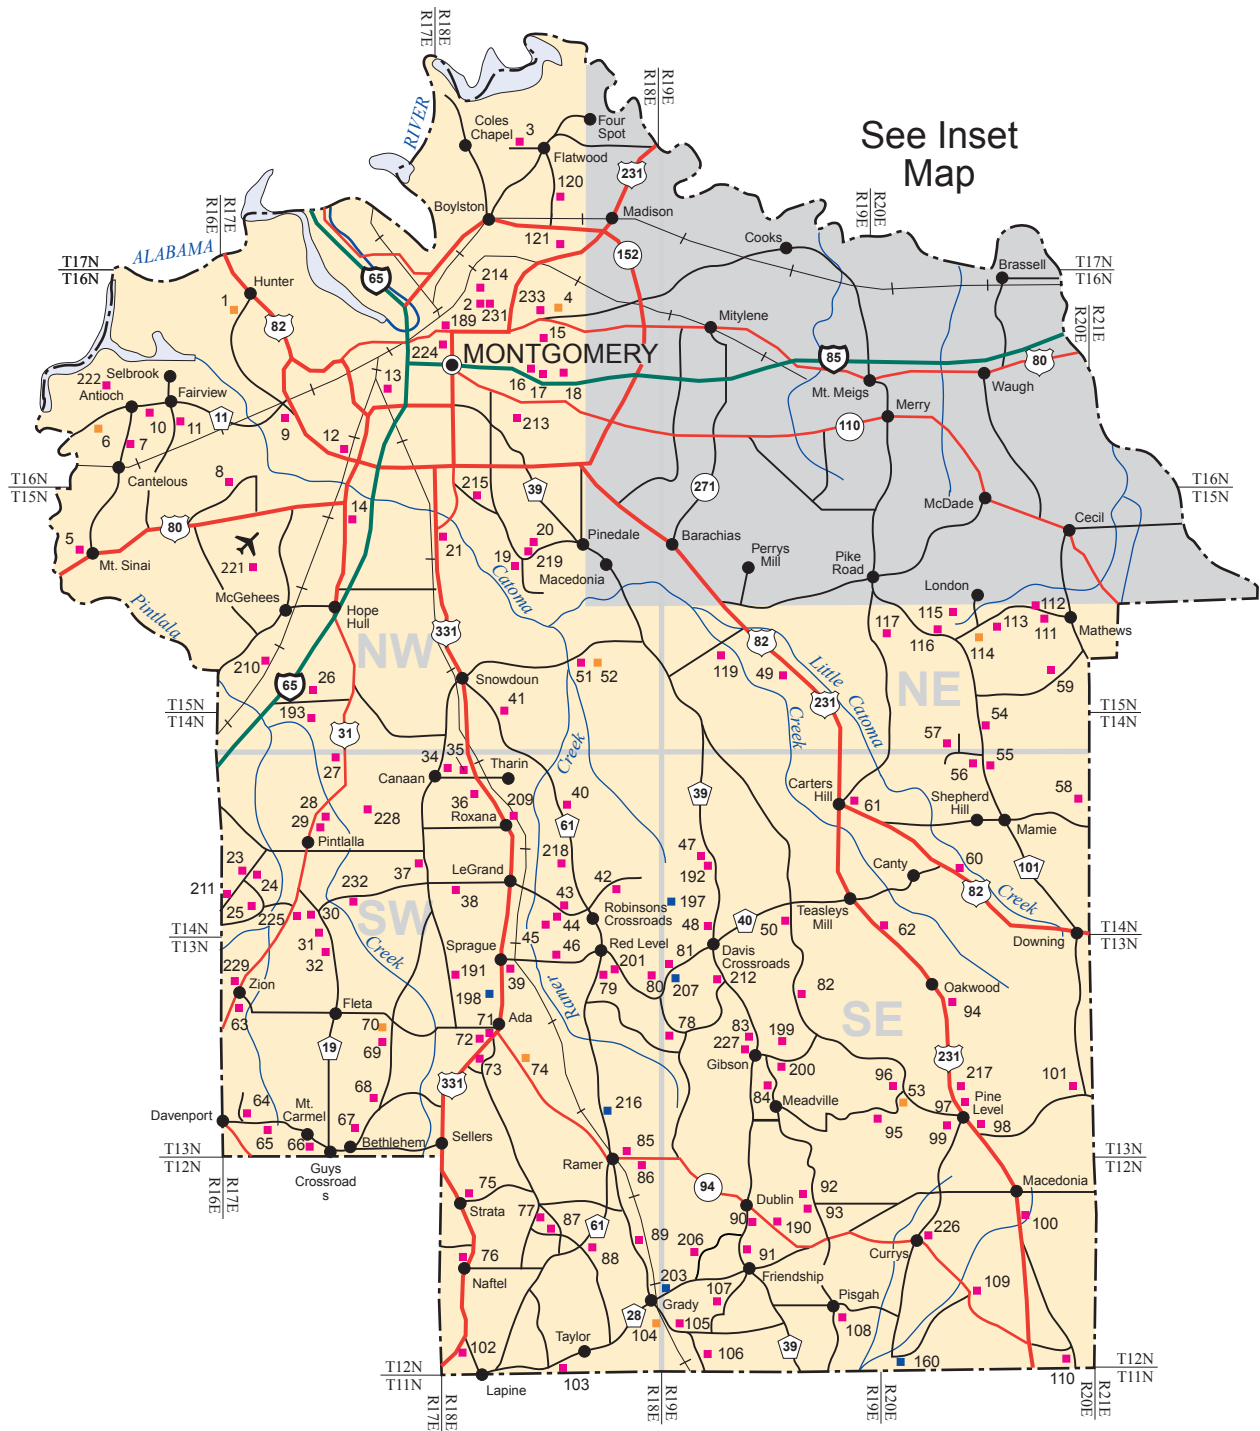

MONTGOMERY COUNTY

See Inset Map

Legend

- 32 ■ Cemetery of known name and location
- 70 ■ Cemetery of unknown name
- 198 ■ Cemetery of uncertain location
- County seat
- City, town or village