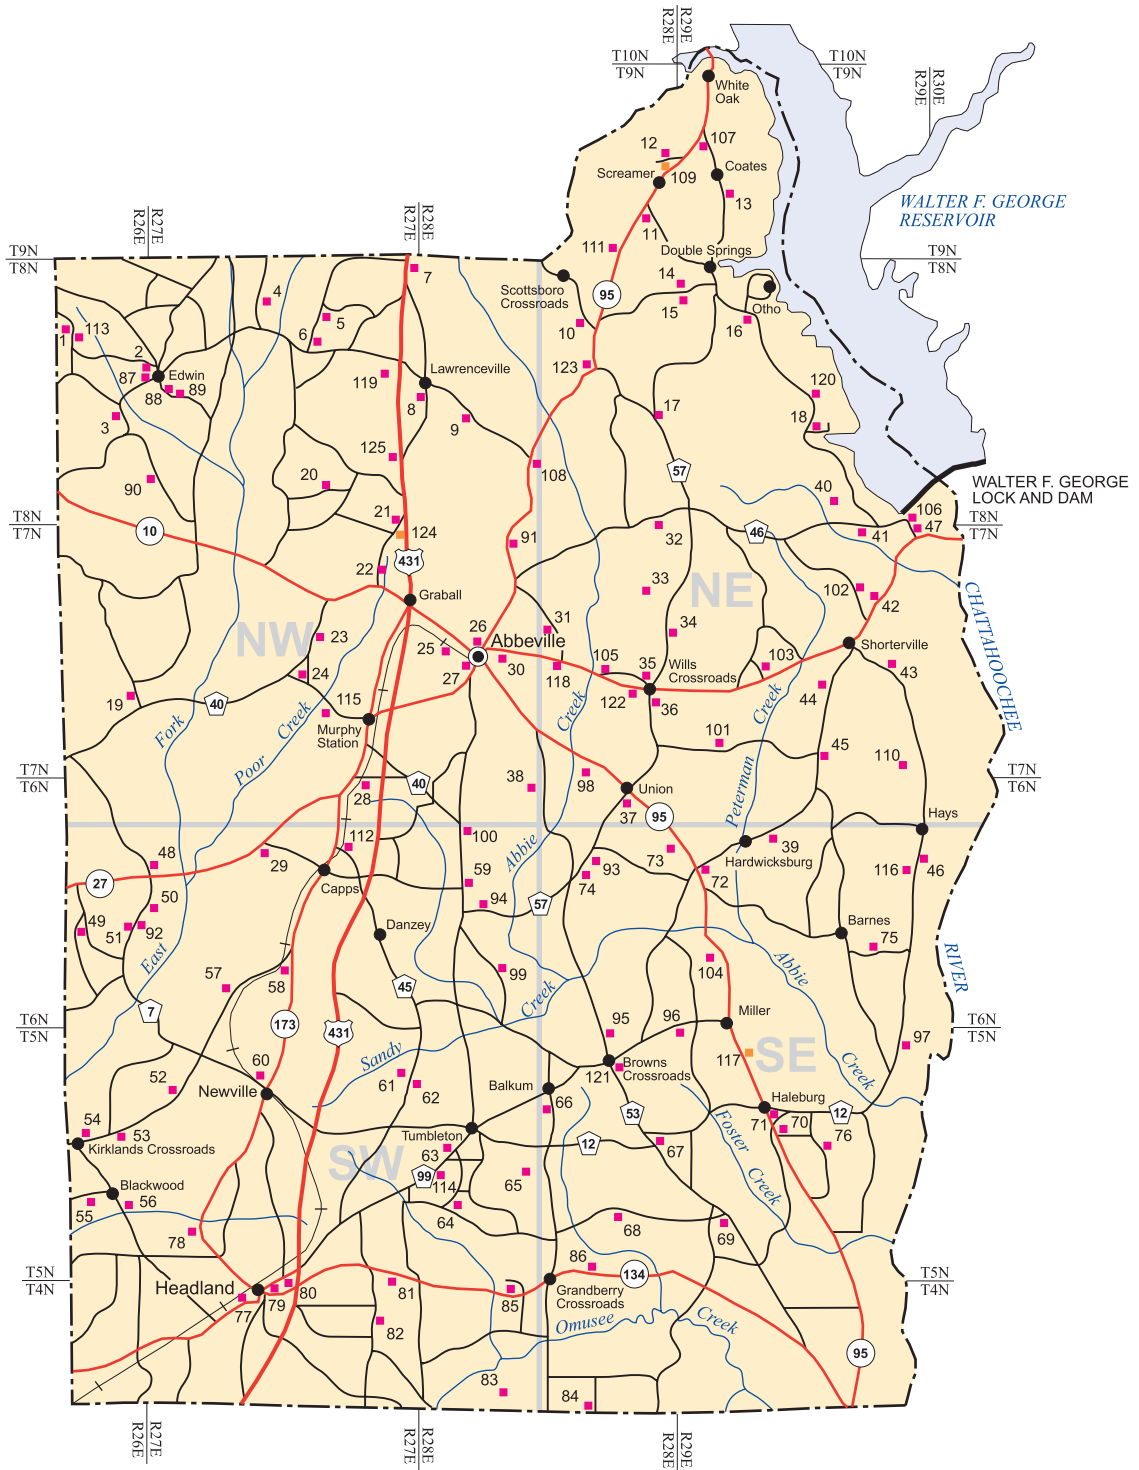

# HENRY COUNTY

### Legend

- 32 ■ Cemetery of known name and location
- 92 ■ Cemetery of unknown name
- 104 ■ Cemetery of uncertain location
- County seat
- City, town or village