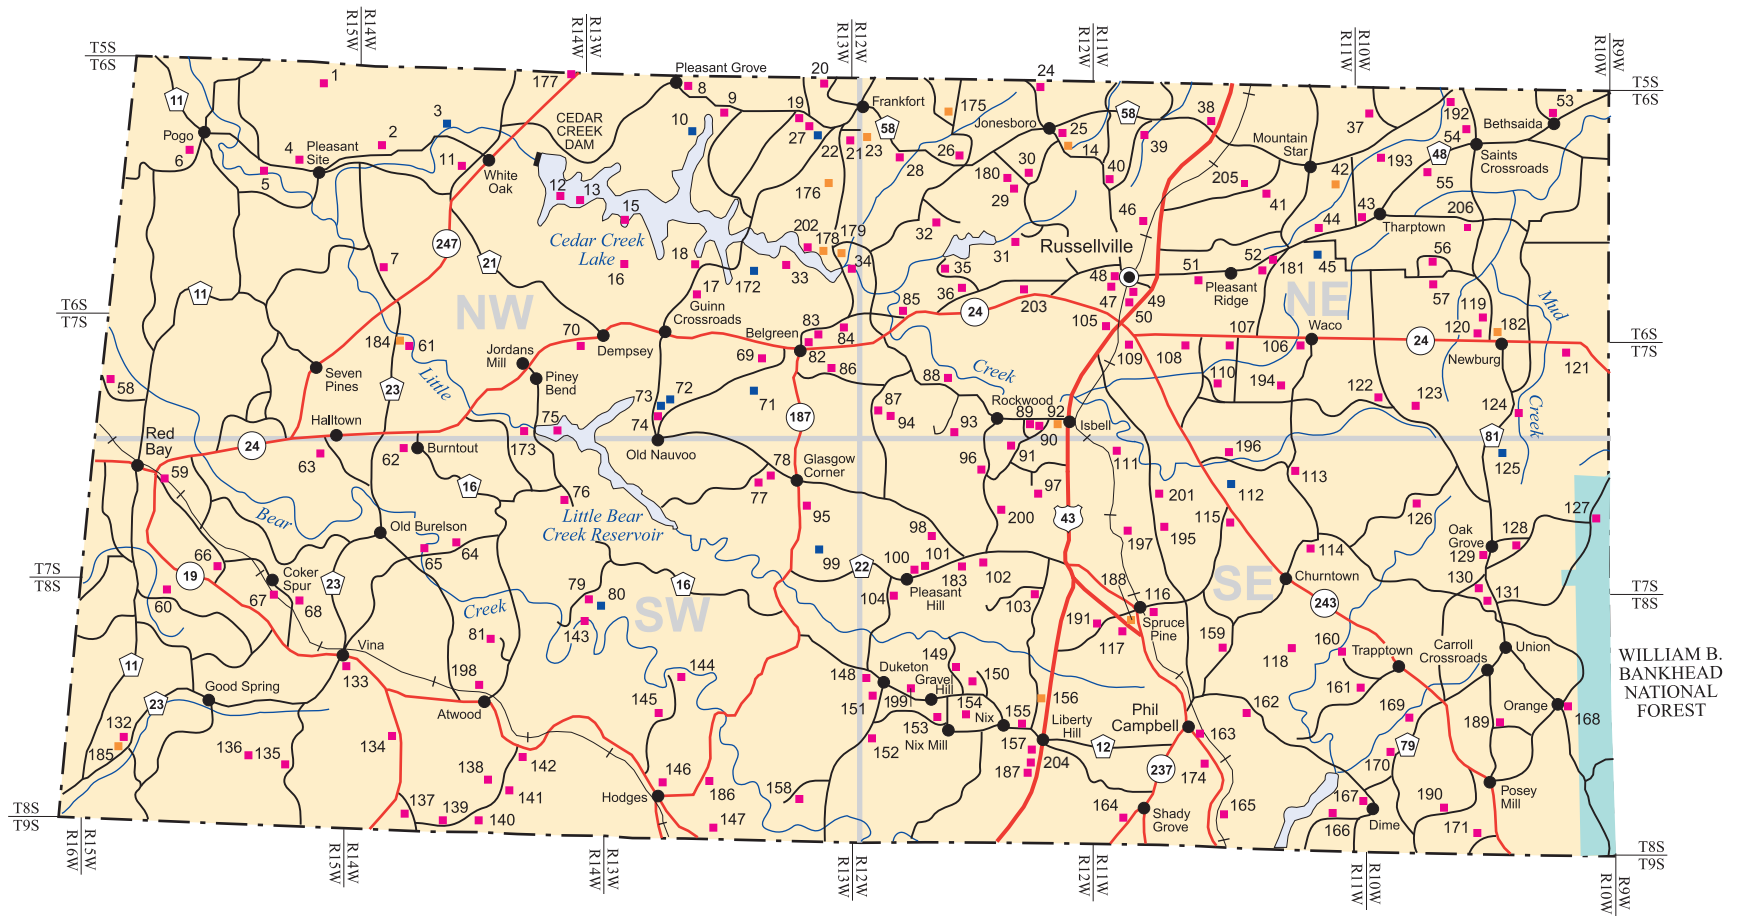

FRANKLIN COUNTY

Legend

- 21 ■ Cemetery of known name and location
- 23 ■ Cemetery of unknown name
- 22 ■ Cemetery of uncertain location
- County seat
- City, town or village

Produced by the Dept. of Geography
College of Arts and Sciences
The University of Alabama