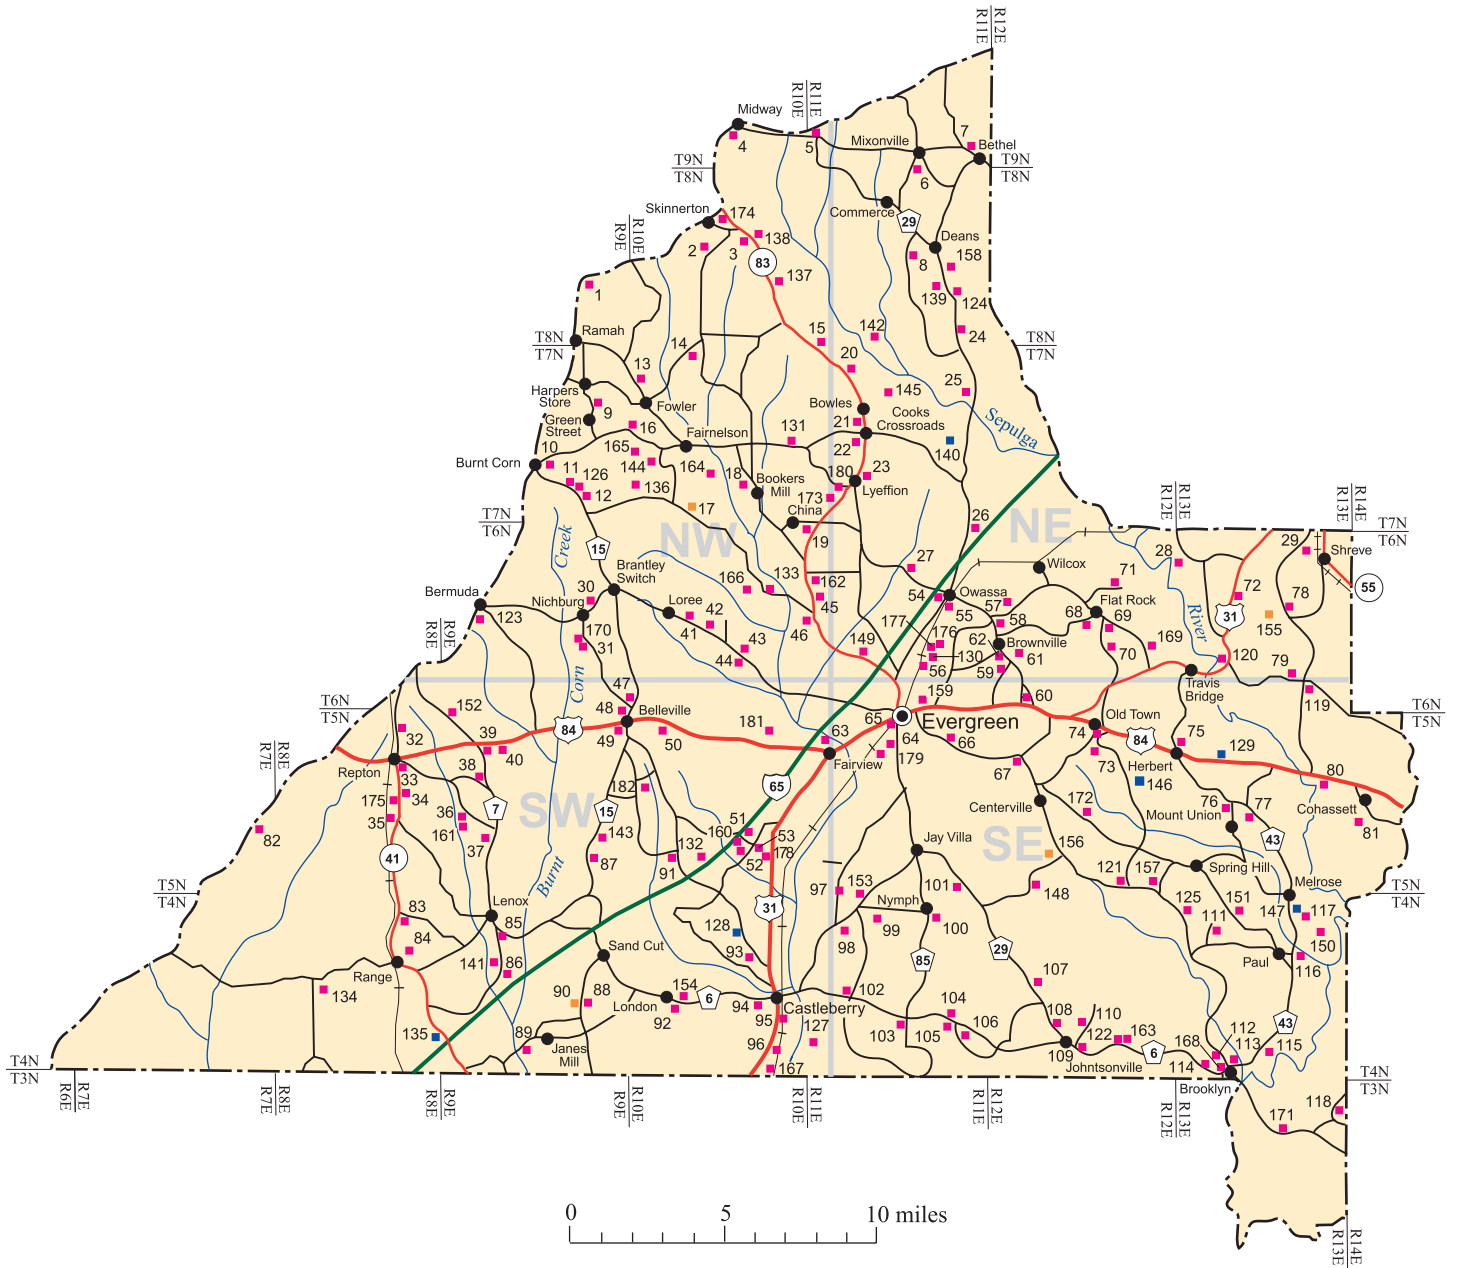

CONECUH COUNTY

Legend

- 23 ■ Cemetery of known name and location
- 17 ■ Cemetery of unknown name
- 140 ■ Cemetery of uncertain location
- County seat
- City, town or village

Produced by the Dept. of Geography
College of Arts and Sciences
The University of Alabama