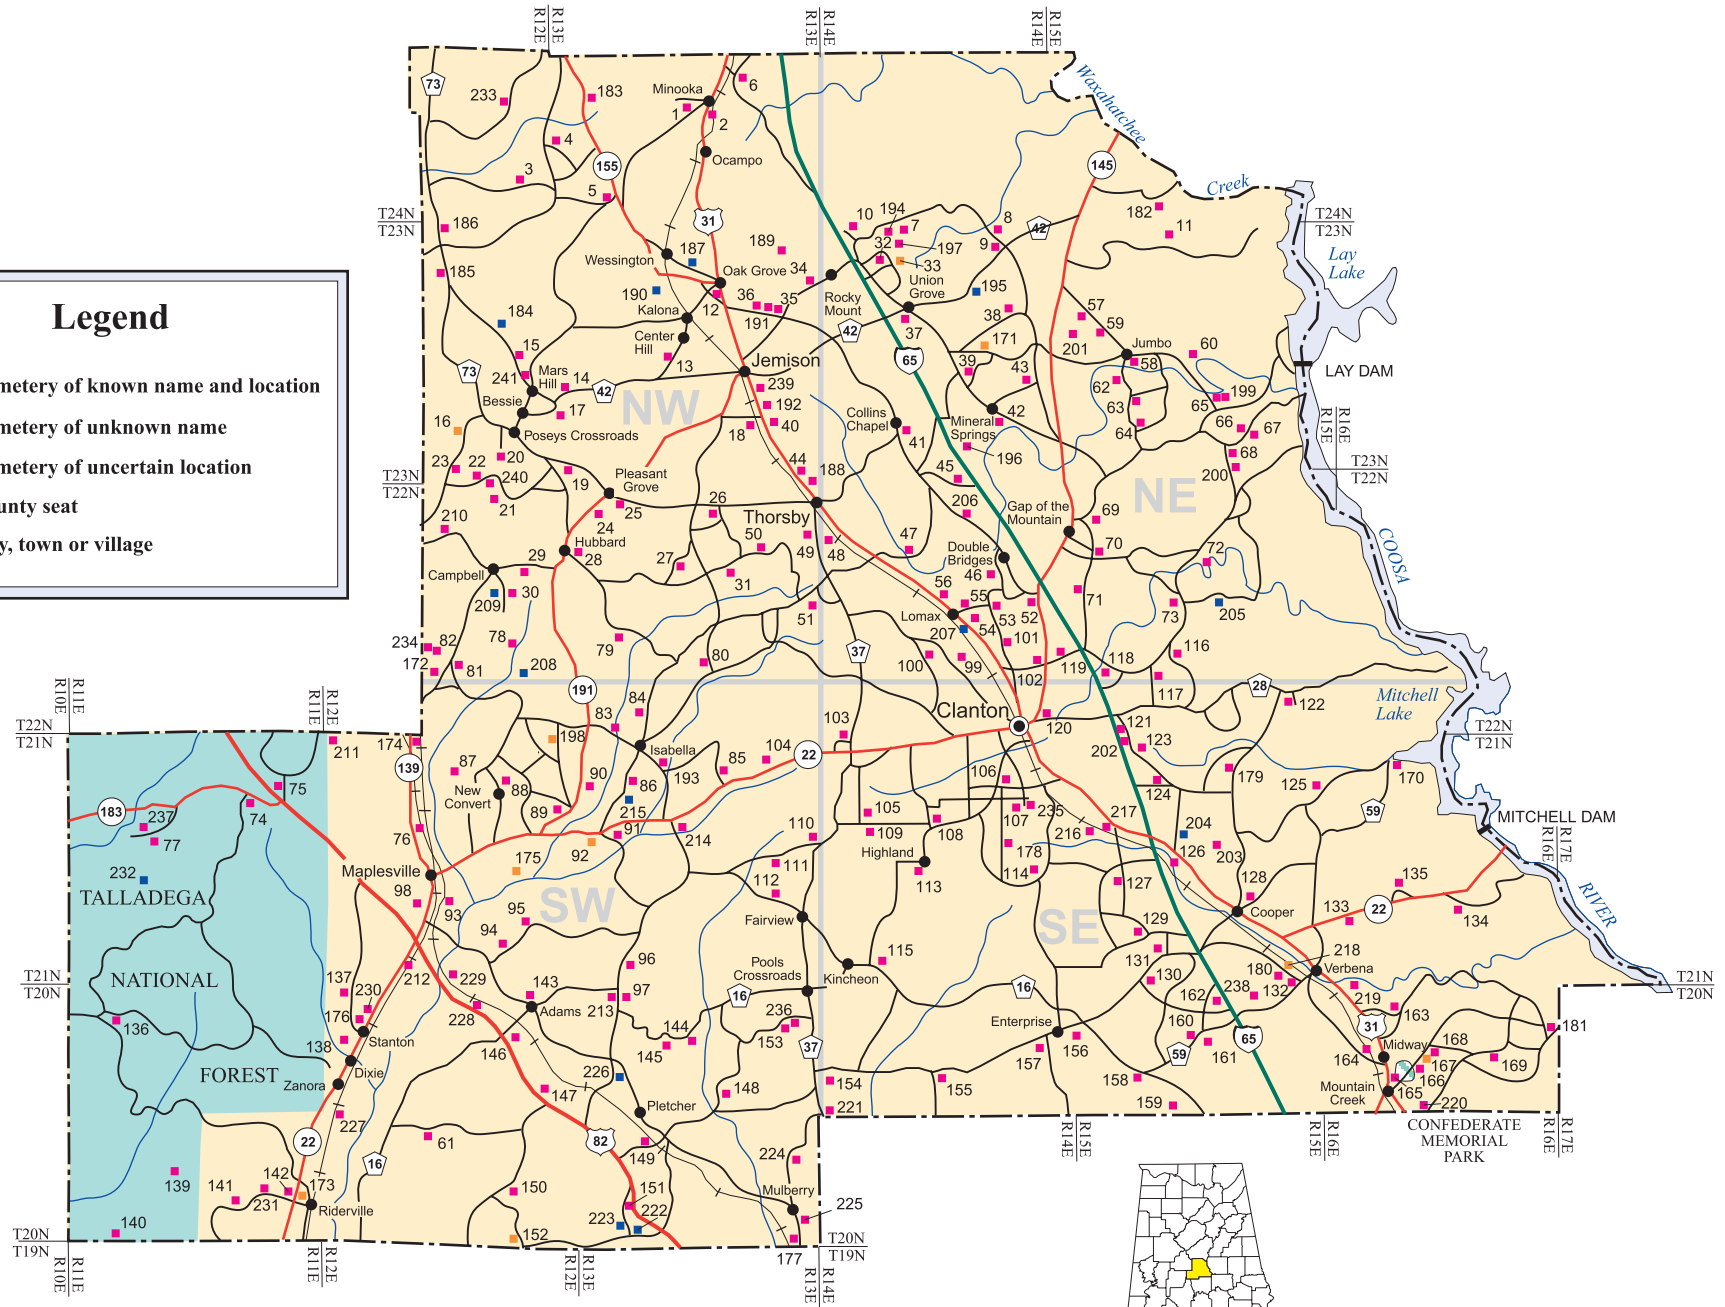

CHILTON COUNTY

Legend

- 32 ■ Cemetery of known name and location
- 33 ■ Cemetery of unknown name
- 192 ■ Cemetery of uncertain location
- County seat
- City, town or village

0 5 10 miles

Produced by the Dept. of Geography
College of Arts and Sciences
The University of Alabama