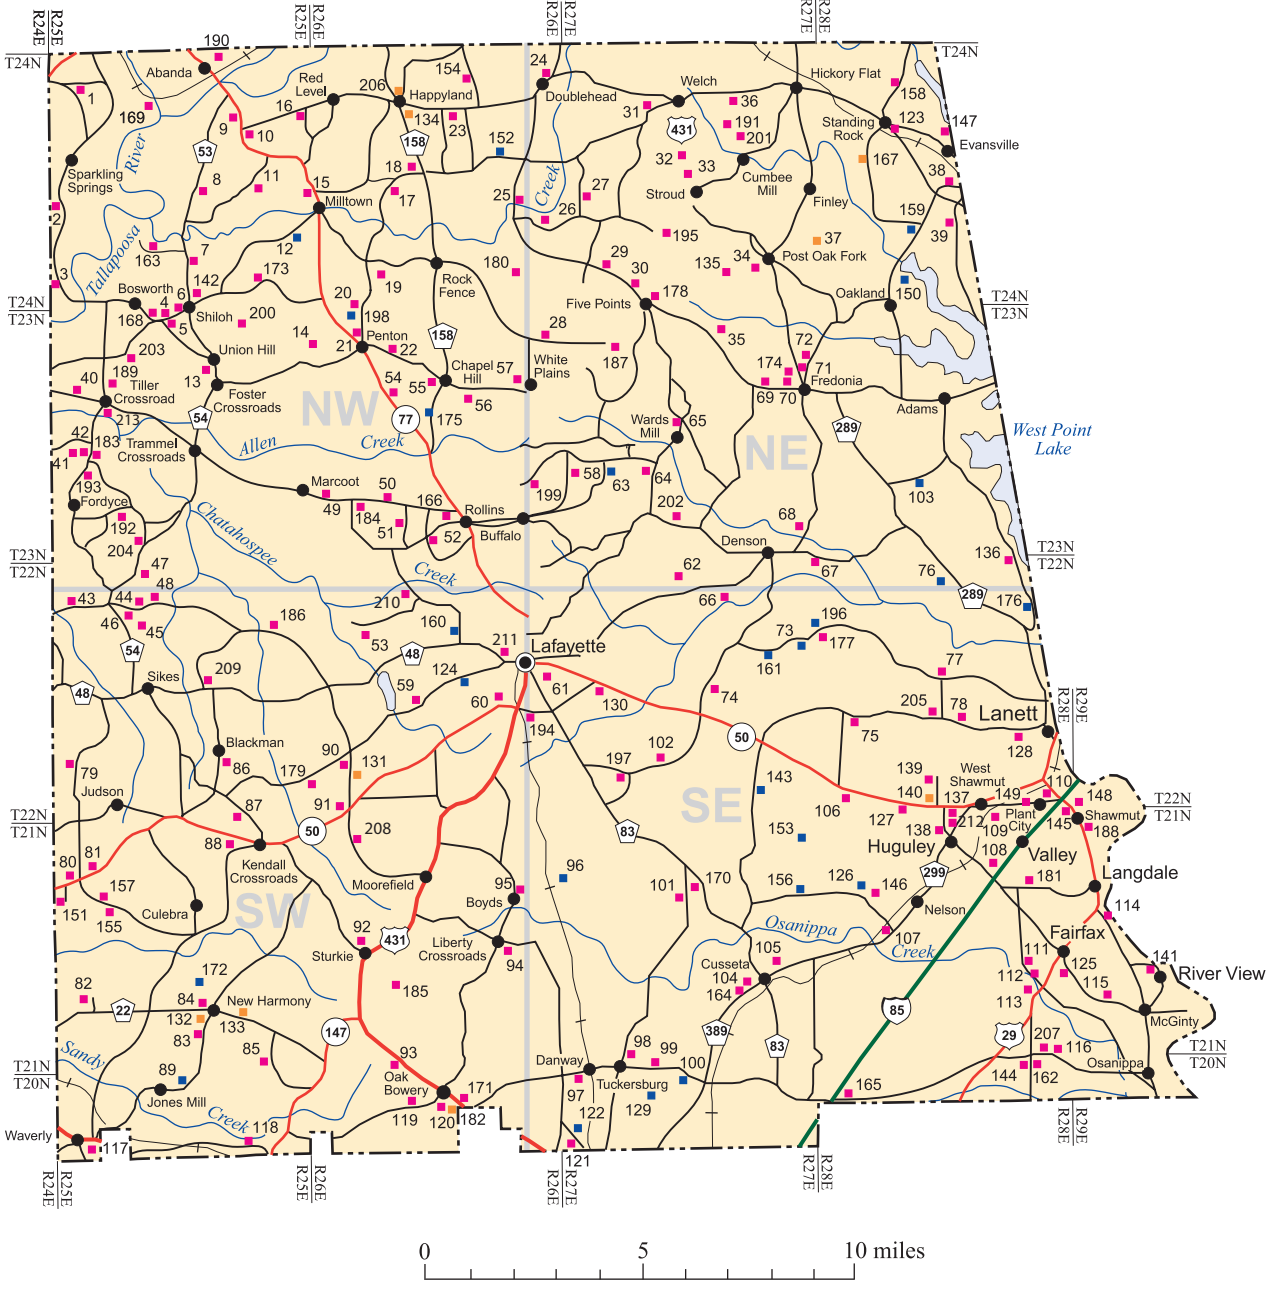

CHAMBERS COUNTY

Legend

- 32 ■ Cemetery of known name and location
- 37 ■ Cemetery of unknown name
- 22 ■ Cemetery of uncertain location
- County seat
- City, town or village

Produced by the Dept. of Geography
College of Arts and Sciences
The University of Alabama